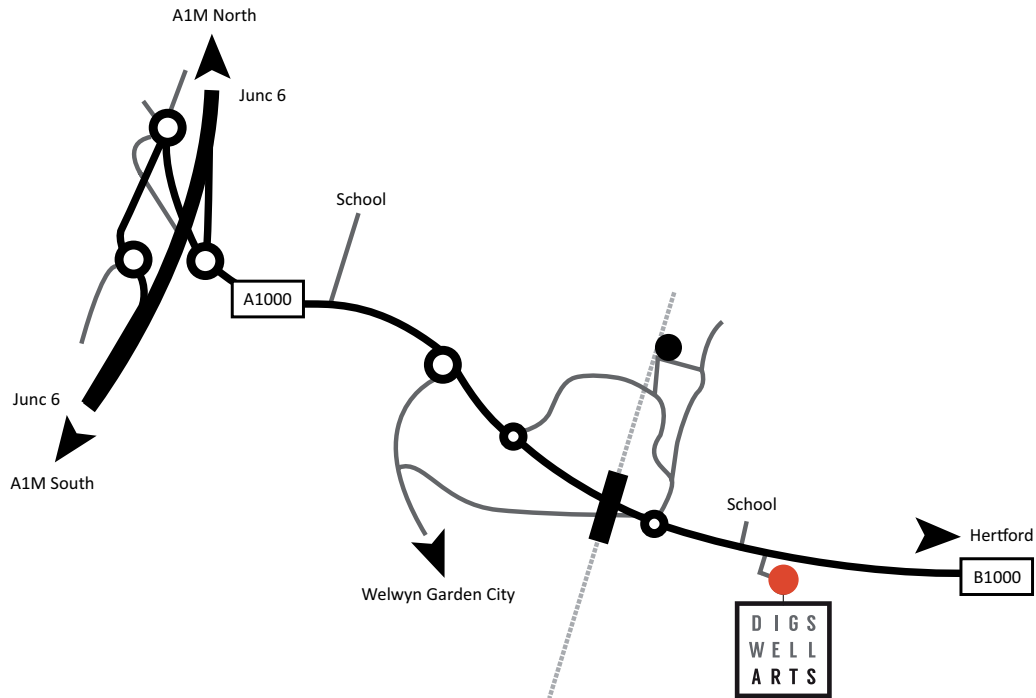

DIGSWELLARTS

THE FORGE

Hertford Road,
Digswell,
Welwyn AL6 0BU

Directions:

B1000 leaving Digswell
towards Hertford, turn
right at Access Only
sign.